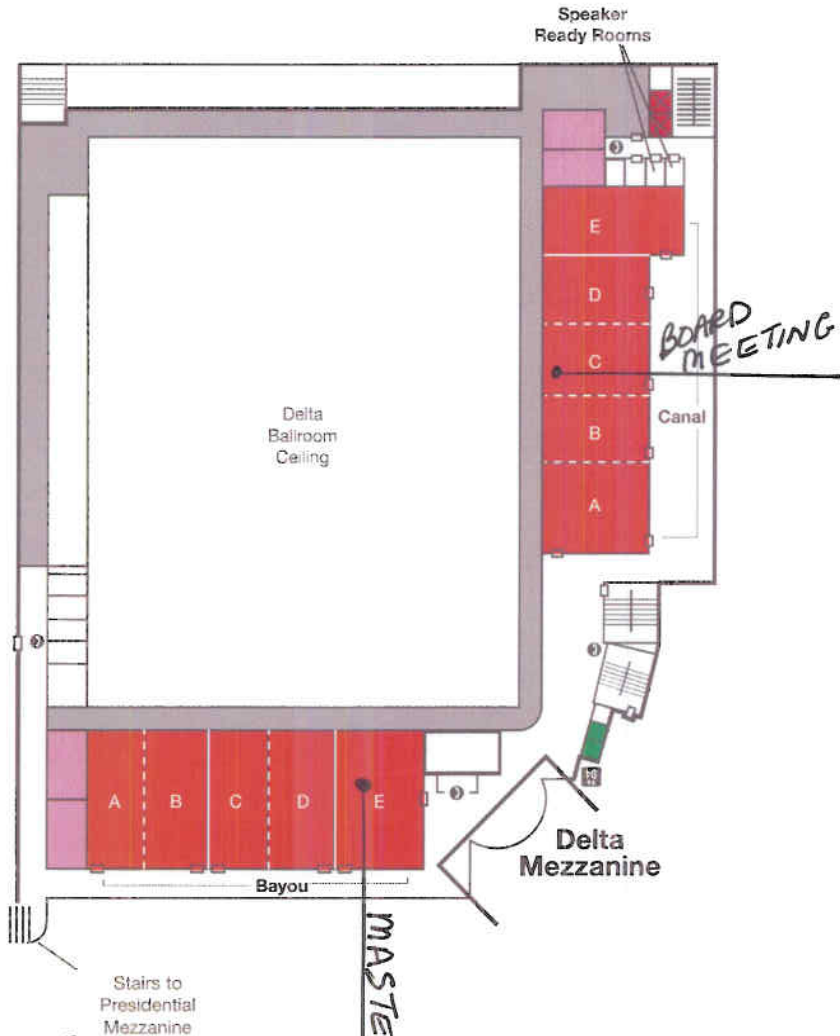

# Delta Mezzanine

Convention Center | Level M

KEY	
<span style="color: red;">■</span>	Freight Elevators
<span style="color: green;">■</span>	Guest Elevators
<span style="color: grey;">■</span>	Service Areas
<span style="color: pink;">■</span>	Restrooms

**KEY**

- ATM
- Shuttle Transportation
- Hertz Car Rental
- Elevator
- Escalator
- Restrooms
- Smoking Area
- Taxi Pick-up
- Access Route

- Convention Center
- Cascades
- Delta
- Garden Conservatory
- Magnolia
- Relâche

# Your Guide To Gaylord Opryland's Convention Center Meeting & Exhibition Space

Photo Courtesy of Gibson Guitar

Meeting Room	Section of Convention Center	Level	Nearest Elevator
Bayou A-E	Delta Section	M (Mezz)	D4
Belle Meade A-D	Magnolia Section	M (Mezz)	M2
Belmont A-C	Magnolia Section	M (Mezz)	M2
Canal A-E	Delta Section	M (Mezz)	D4
Cheekwood A-H	Magnolia Section	M (Mezz)	M2
Delta Island A-F	Delta Island (above retail shops)	M (Mezz)	D5
Delta Island Boardroom	Delta Island (above retail shops)	M (Mezz)	D5
Delta Ballroom A-D	Delta Section	2	D4
Delta Ballroom Lobby & Reg Desk	Delta Section	2	D4
Governor's Ballroom A-E	Governor's Section	2	P1
Governor's Chamber A-E	Governor's Section	2	P1
Hermitage A-E	Magnolia Section	M (Mezz)	M2
Jackson A-F	Presidential Section	M (Mezz)	P1
Lincoln A-E	Presidential Section	M (Mezz)	P1
Magnolia Ballroom	Magnolia Section	M (Mezz)	M2
Magnolia Boardroom A & B	Magnolia Section	M (Mezz)	M2
Presidential Ballroom A-E	Presidential Section	2	P1
Presidential Boardroom A & B	Presidential Section	M (Mezz)	P1
Presidential Chamber A & B	Presidential Section	2	P1
Ryman Ballroom A-F	Tennessee Section	0	P1
Ryman Exhibit Hall C1 & C2	Delta Section	0	D4
Ryman Exhibit Hall B1-B6	Presidential Section	0	P1
Ryman Studio A-R	Tennessee Section	0	P1
Tennessee Ballroom A-E	Tennessee Section	2	P1
Washington A & B	Presidential Section	M (Mezz)	P1
Water's Edge	Delta Section	0	D5