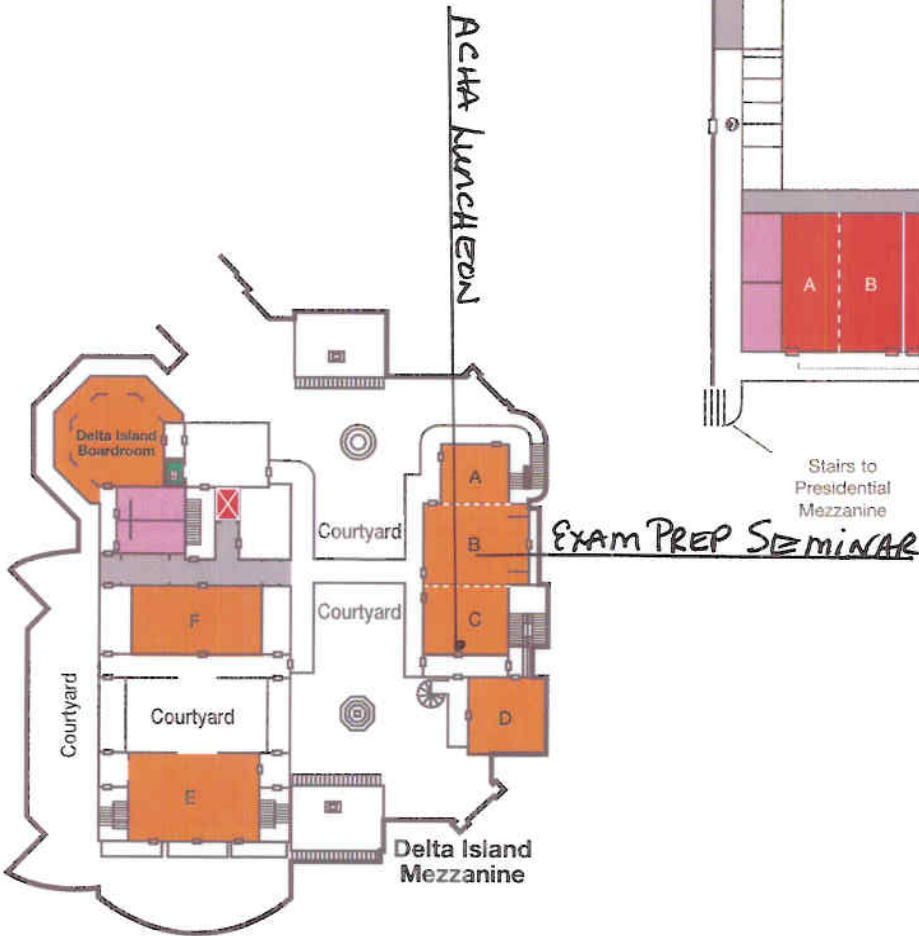

# Delta Mezzanine

Convention Center | Level M

KEY	
<span style="color: red;">■</span>	Freight Elevators
<span style="color: green;">■</span>	Guest Elevators
<span style="color: grey;">■</span>	Service Areas
<span style="color: pink;">■</span>	Restrooms

**KEY**

- ATM
- Shuttle Transportation
- Hertz Car Rental
- Elevator
- Escalator
- Restrooms
- Smoking Area
- Taxi Pick-up
- Access Route

- Convention Center
- Cascades
- Delta
- Garden Conservatory
- Magnolia
- Relâche

# Your Guide To Gaylord Opryland's Convention Center Meeting & Exhibition Space

Photo Courtesy of Gibson Guitar

Meeting Room	Section of Convention Center	Level	Nearest Elevator
Bayou A-E	Delta Section	M (Mezz)	D4
Belle Meade A-D	Magnolia Section	M (Mezz)	M2
Belmont A-C	Magnolia Section	M (Mezz)	M2
Canal A-E	Delta Section	M (Mezz)	D4
Cheekwood A-H	Magnolia Section	M (Mezz)	M2
Delta Island A-F	Delta Island (above retail shops)	M (Mezz)	D5
Delta Island Boardroom	Delta Island (above retail shops)	M (Mezz)	D5
Delta Ballroom A-D	Delta Section	2	D4
Delta Ballroom Lobby & Reg Desk	Delta Section	2	D4
Governor's Ballroom A-E	Governor's Section	2	P1
Governor's Chamber A-E	Governor's Section	2	P1
Hermitage A-E	Magnolia Section	M (Mezz)	M2
Jackson A-F	Presidential Section	M (Mezz)	P1
Lincoln A-E	Presidential Section	M (Mezz)	P1
Magnolia Ballroom	Magnolia Section	M (Mezz)	M2
Magnolia Boardroom A & B	Magnolia Section	M (Mezz)	M2
Presidential Ballroom A-E	Presidential Section	2	P1
Presidential Boardroom A & B	Presidential Section	M (Mezz)	P1
Presidential Chamber A & B	Presidential Section	2	P1
Ryman Ballroom A-F	Tennessee Section	0	P1
Ryman Exhibit Hall C1 & C2	Delta Section	0	D4
Ryman Exhibit Hall B1-B6	Presidential Section	0	P1
Ryman Studio A-R	Tennessee Section	0	P1
Tennessee Ballroom A-E	Tennessee Section	2	P1
Washington A & B	Presidential Section	M (Mezz)	P1
Water's Edge	Delta Section	0	D5