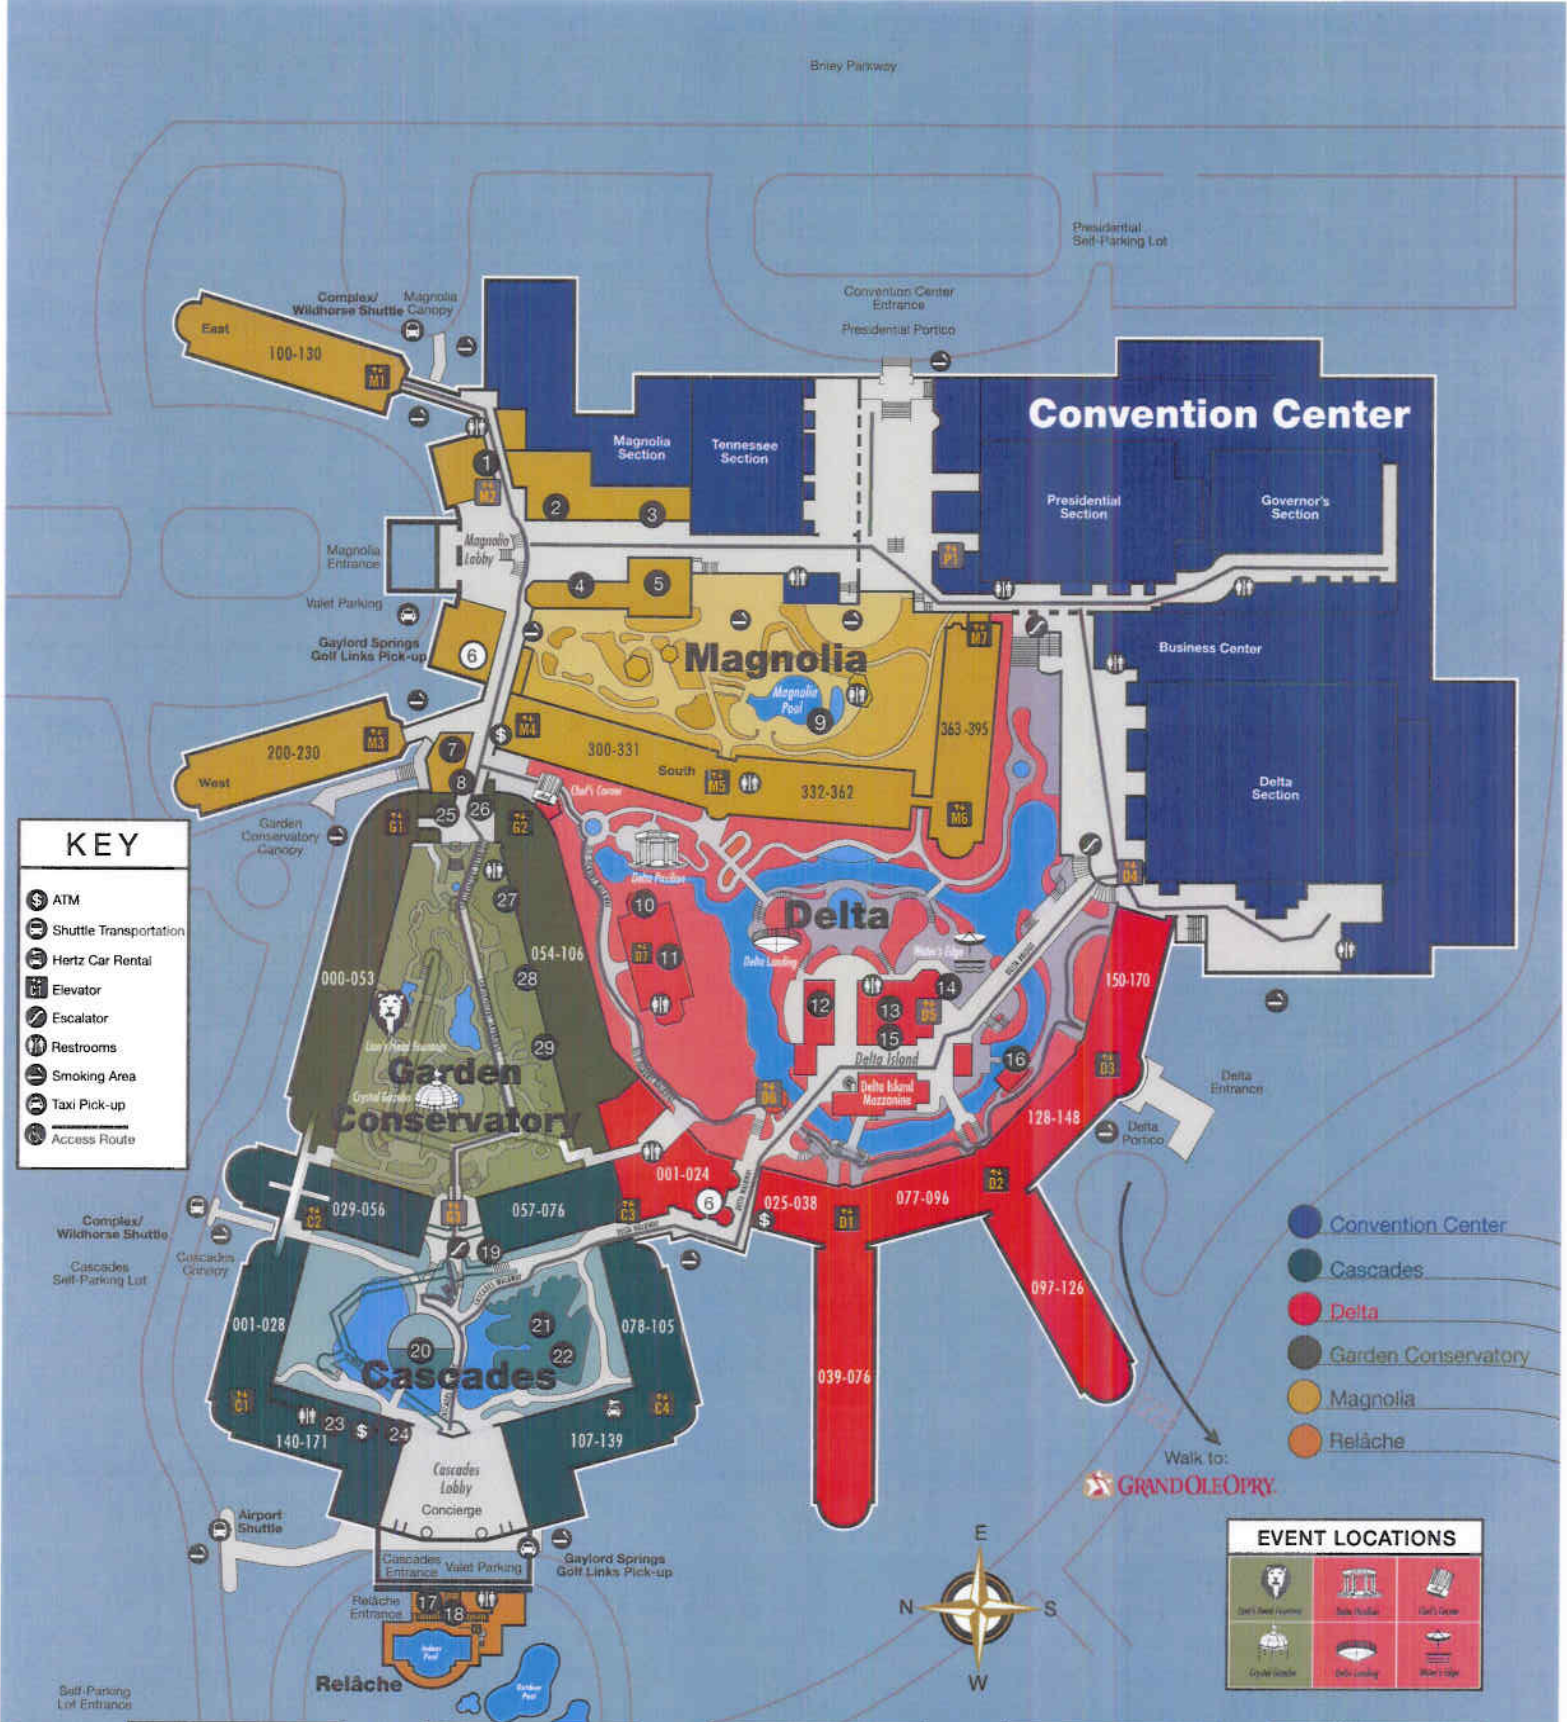

# Delta Mezzanine

Convention Center | Level M

KEY	
<span style="color: red;">■</span>	Freight Elevators
<span style="color: green;">■</span>	Guest Elevators
<span style="color: grey;">■</span>	Service Areas
<span style="color: pink;">■</span>	Restrooms

**KEY**

- ATM
- Shuttle Transportation
- Hertz Car Rental
- Elevator
- Escalator
- Restrooms
- Smoking Area
- Taxi Pick-up
- Access Route

- Convention Center
- Cascades
- Delta
- Garden Conservatory
- Magnolia
- Relâche

**EVENT LOCATIONS**

**DINING**

- Findley's Irish Pub
- Jack Daniel's
- Old Hickory Steakhouse
- Cascades American Café
- Wasabi's (Sushi Bar)
- Ravello (Italian)
- Solario (Mexican)

**QUICK EATS**

- Paisano's Pizzeria & Vino
- Häagen-Dazs
- Stax (Burgers)
- Cocoa Bean
- Christie Cookies
- Conservatory Café

**NIGHTLIFE**

- Fuse Sports Club
- Findley's Irish Pub
- Jack Daniel's
- Library Lounge
- The Falls
- The Conservatory Bar

**RETAIL**

- Necessities
- Cowboys & Angels
- Savannah's
- Johnston & Murphy
- Alexander Kalifano
- Delta Island Shops
- Relâche Boutique
- Signature